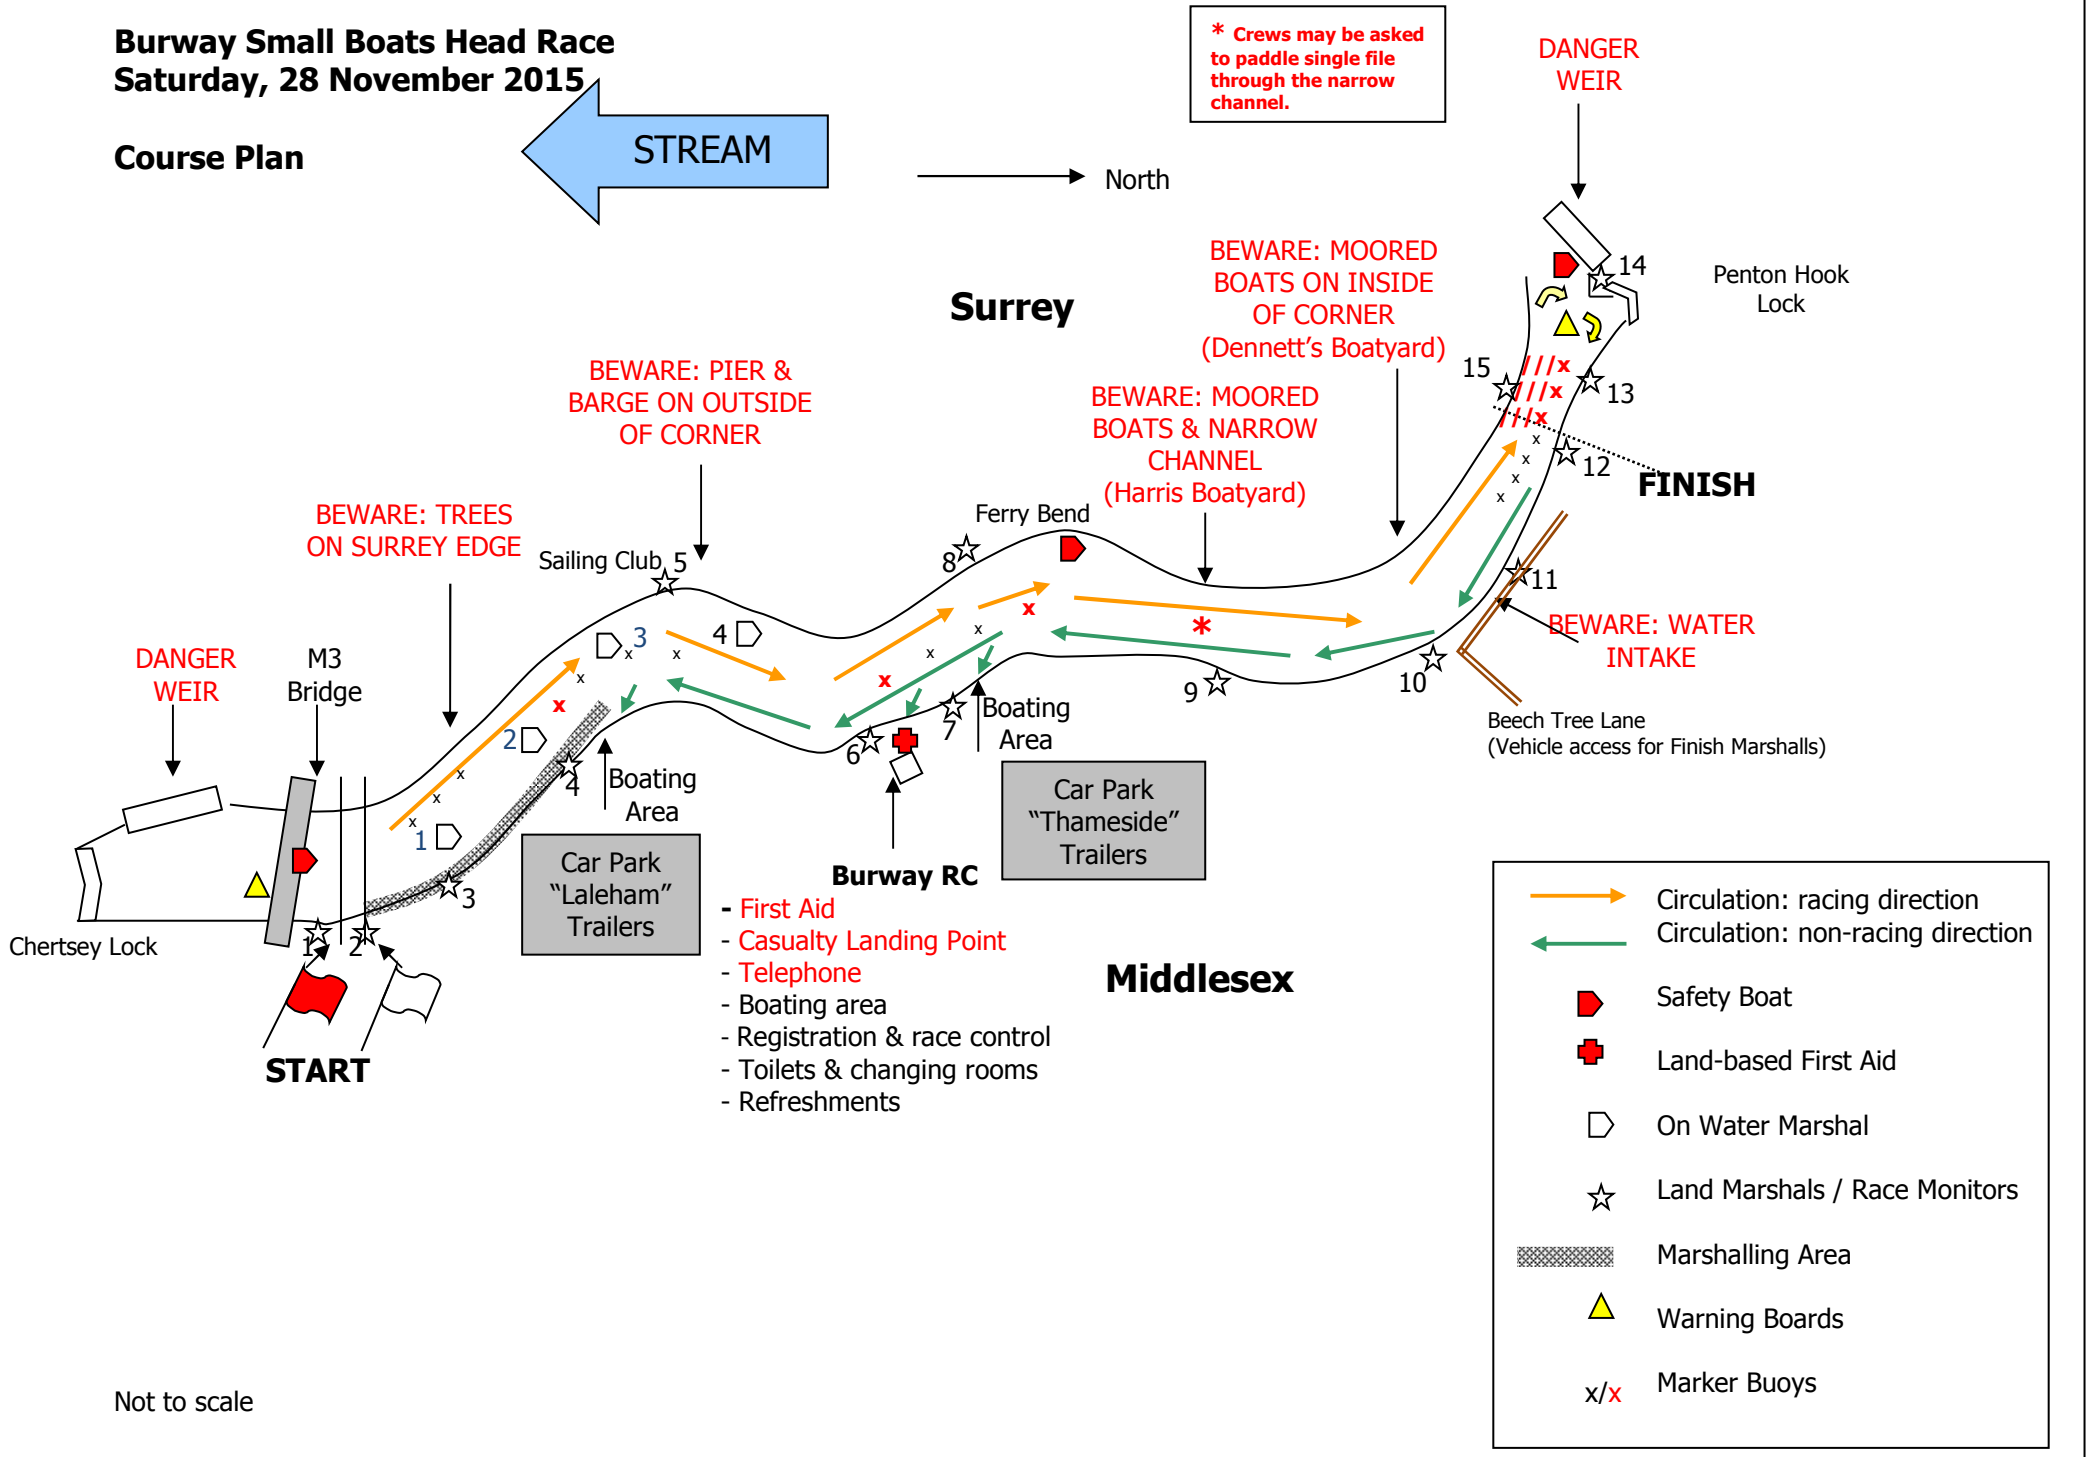

Burway Small Boats Head Race

Saturday, 28 November 2015

Course Plan

North

* Crews may be asked to paddle single file through the narrow channel.

BEWARE: PIER & BARGE ON OUTSIDE OF CORNER

BEWARE: MOORED BOATS ON INSIDE OF CORNER (Dennett's Boatyard)

BEWARE: MOORED BOATS & NARROW CHANNEL (Harris Boatyard)

BEWARE: TREES ON SURREY EDGE

BEWARE: WATER INTAKE

- First Aid
- Casualty Landing Point
- Telephone
- Boating area
- Registration & race control
- Toilets & changing rooms
- Refreshments

- Circulation: racing direction
- Circulation: non-racing direction
- Safety Boat
- Land-based First Aid
- On Water Marshal
- Land Marshals / Race Monitors
- Marshalling Area
- Warning Boards
- Marker Buoys

Not to scale